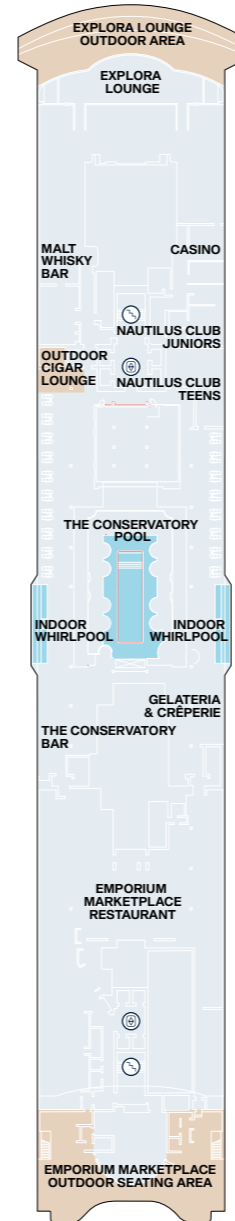

EXPLORA IV - SUITE DECK PLANS

Legend

- OT1 OCEAN TERRACE SUITE
- OT2 OCEAN TERRACE SUITE
- OT3 OCEAN TERRACE SUITE
- OT4 OCEAN TERRACE SUITE
- GT OCEAN GRAND TERRACE SUITE

- PH PENTHOUSE
- DP DELUXE PENTHOUSE
- PP PREMIER PENTHOUSE
- GP GRAND PENTHOUSE

- C01 COVE RESIDENCE
- COJ COVE RESIDENCE WITH WHIRLPOOL
- RR RETREAT RESIDENCE
- SR SERENITY RESIDENCE
- CR COCOON RESIDENCE
- OR OWNER'S RESIDENCE

-  PRIVATE WHIRLPOOL
-  BATH
-  GUEST LAUNDRY
-  LIFT
-  ACCESSIBLE SUITES
-  STAIRCASE

 CONNECTING SUITES

EXPLORA IV - PUBLIC SPACES DECK PLANS

DECK 03

DECK 04

DECK 05

DECK 11

DECK 12

DECK 14

Legend

LIFT

STAIRCASE