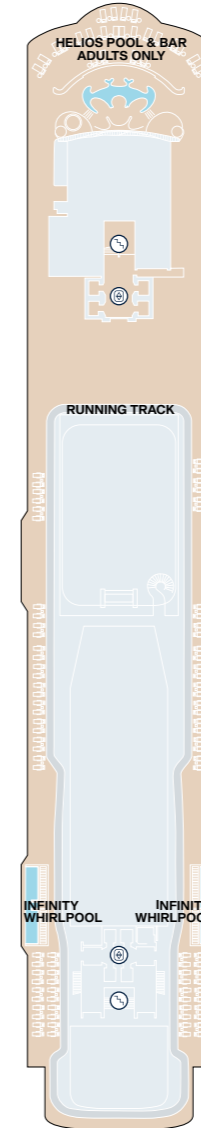

EXPLORA IV - SUITE DECK PLANS

Legend

- OT1 OCEAN TERRACE SUITE
- OT2 OCEAN TERRACE SUITE
- OT3 OCEAN TERRACE SUITE
- OT4 OCEAN TERRACE SUITE
- GT OCEAN GRAND TERRACE SUITE

- PH PENTHOUSE
- DP DELUXE PENTHOUSE
- PP PREMIER PENTHOUSE
- GP GRAND PENTHOUSE

- C01 COVE RESIDENCE
- COJ COVE RESIDENCE WITH WHIRLPOOL
- RR RETREAT RESIDENCE
- SR SERENITY RESIDENCE
- CR COCOON RESIDENCE
- OR OWNER'S RESIDENCE

-  PRIVATE WHIRLPOOL
-  BATH
-  GUEST LAUNDRY
-  LIFT
-  ACCESSIBLE SUITES
-  STAIRCASE

 CONNECTING SUITES

EXPLORA IV - PUBLIC SPACES DECK PLANS

DECK 03

DECK 04

DECK 05

DECK 11

DECK 12

DECK 14

Legend

LIFT

STAIRCASE