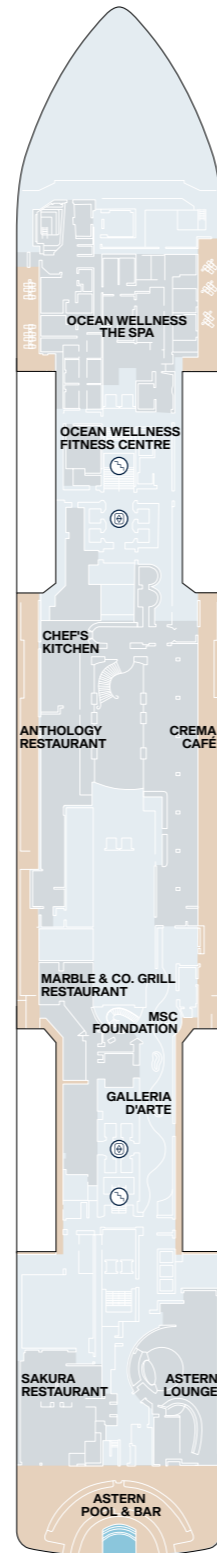

EXPLORA IV - SUITE DECK PLANS

Legend

- OT1 OCEAN TERRACE SUITE
- OT2 OCEAN TERRACE SUITE
- OT3 OCEAN TERRACE SUITE
- OT4 OCEAN TERRACE SUITE
- GT OCEAN GRAND TERRACE SUITE

- PH PENTHOUSE
- DP DELUXE PENTHOUSE
- PP PREMIER PENTHOUSE
- GP GRAND PENTHOUSE

- C01 COVE RESIDENCE
- COJ COVE RESIDENCE WITH WHIRLPOOL
- RR RETREAT RESIDENCE
- SR SERENITY RESIDENCE
- CR COCOON RESIDENCE
- OR OWNER'S RESIDENCE

-  PRIVATE WHIRLPOOL
-  BATH
-  GUEST LAUNDRY
-  LIFT
-  ACCESSIBLE SUITES
-  STAIRCASE

 CONNECTING SUITES

EXPLORA IV - PUBLIC SPACES DECK PLANS

DECK 03

DECK 04

DECK 05

DECK 11

DECK 12

DECK 14

Legend

LIFT

STAIRCASE