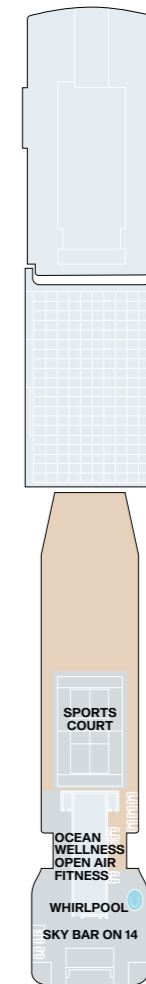

EXPLORA IV - SUITE DECK PLANS

Legend

- OT1 OCEAN TERRACE SUITE
- OT2 OCEAN TERRACE SUITE
- OT3 OCEAN TERRACE SUITE
- OT4 OCEAN TERRACE SUITE
- GT OCEAN GRAND TERRACE SUITE

- PH PENTHOUSE
- DP DELUXE PENTHOUSE
- PP PREMIER PENTHOUSE
- GP GRAND PENTHOUSE

- C01 COVE RESIDENCE
- COJ COVE RESIDENCE WITH WHIRLPOOL
- RR RETREAT RESIDENCE
- SR SERENITY RESIDENCE
- CR COCOON RESIDENCE
- OR OWNER'S RESIDENCE

-  PRIVATE WHIRLPOOL
-  BATH
-  GUEST LAUNDRY
-  LIFT
-  ACCESSIBLE SUITES
-  STAIRCASE

 CONNECTING SUITES

EXPLORA IV - PUBLIC SPACES DECK PLANS

DECK 03

DECK 04

DECK 05

DECK 11

DECK 12

DECK 14

Legend

LIFT

STAIRCASE