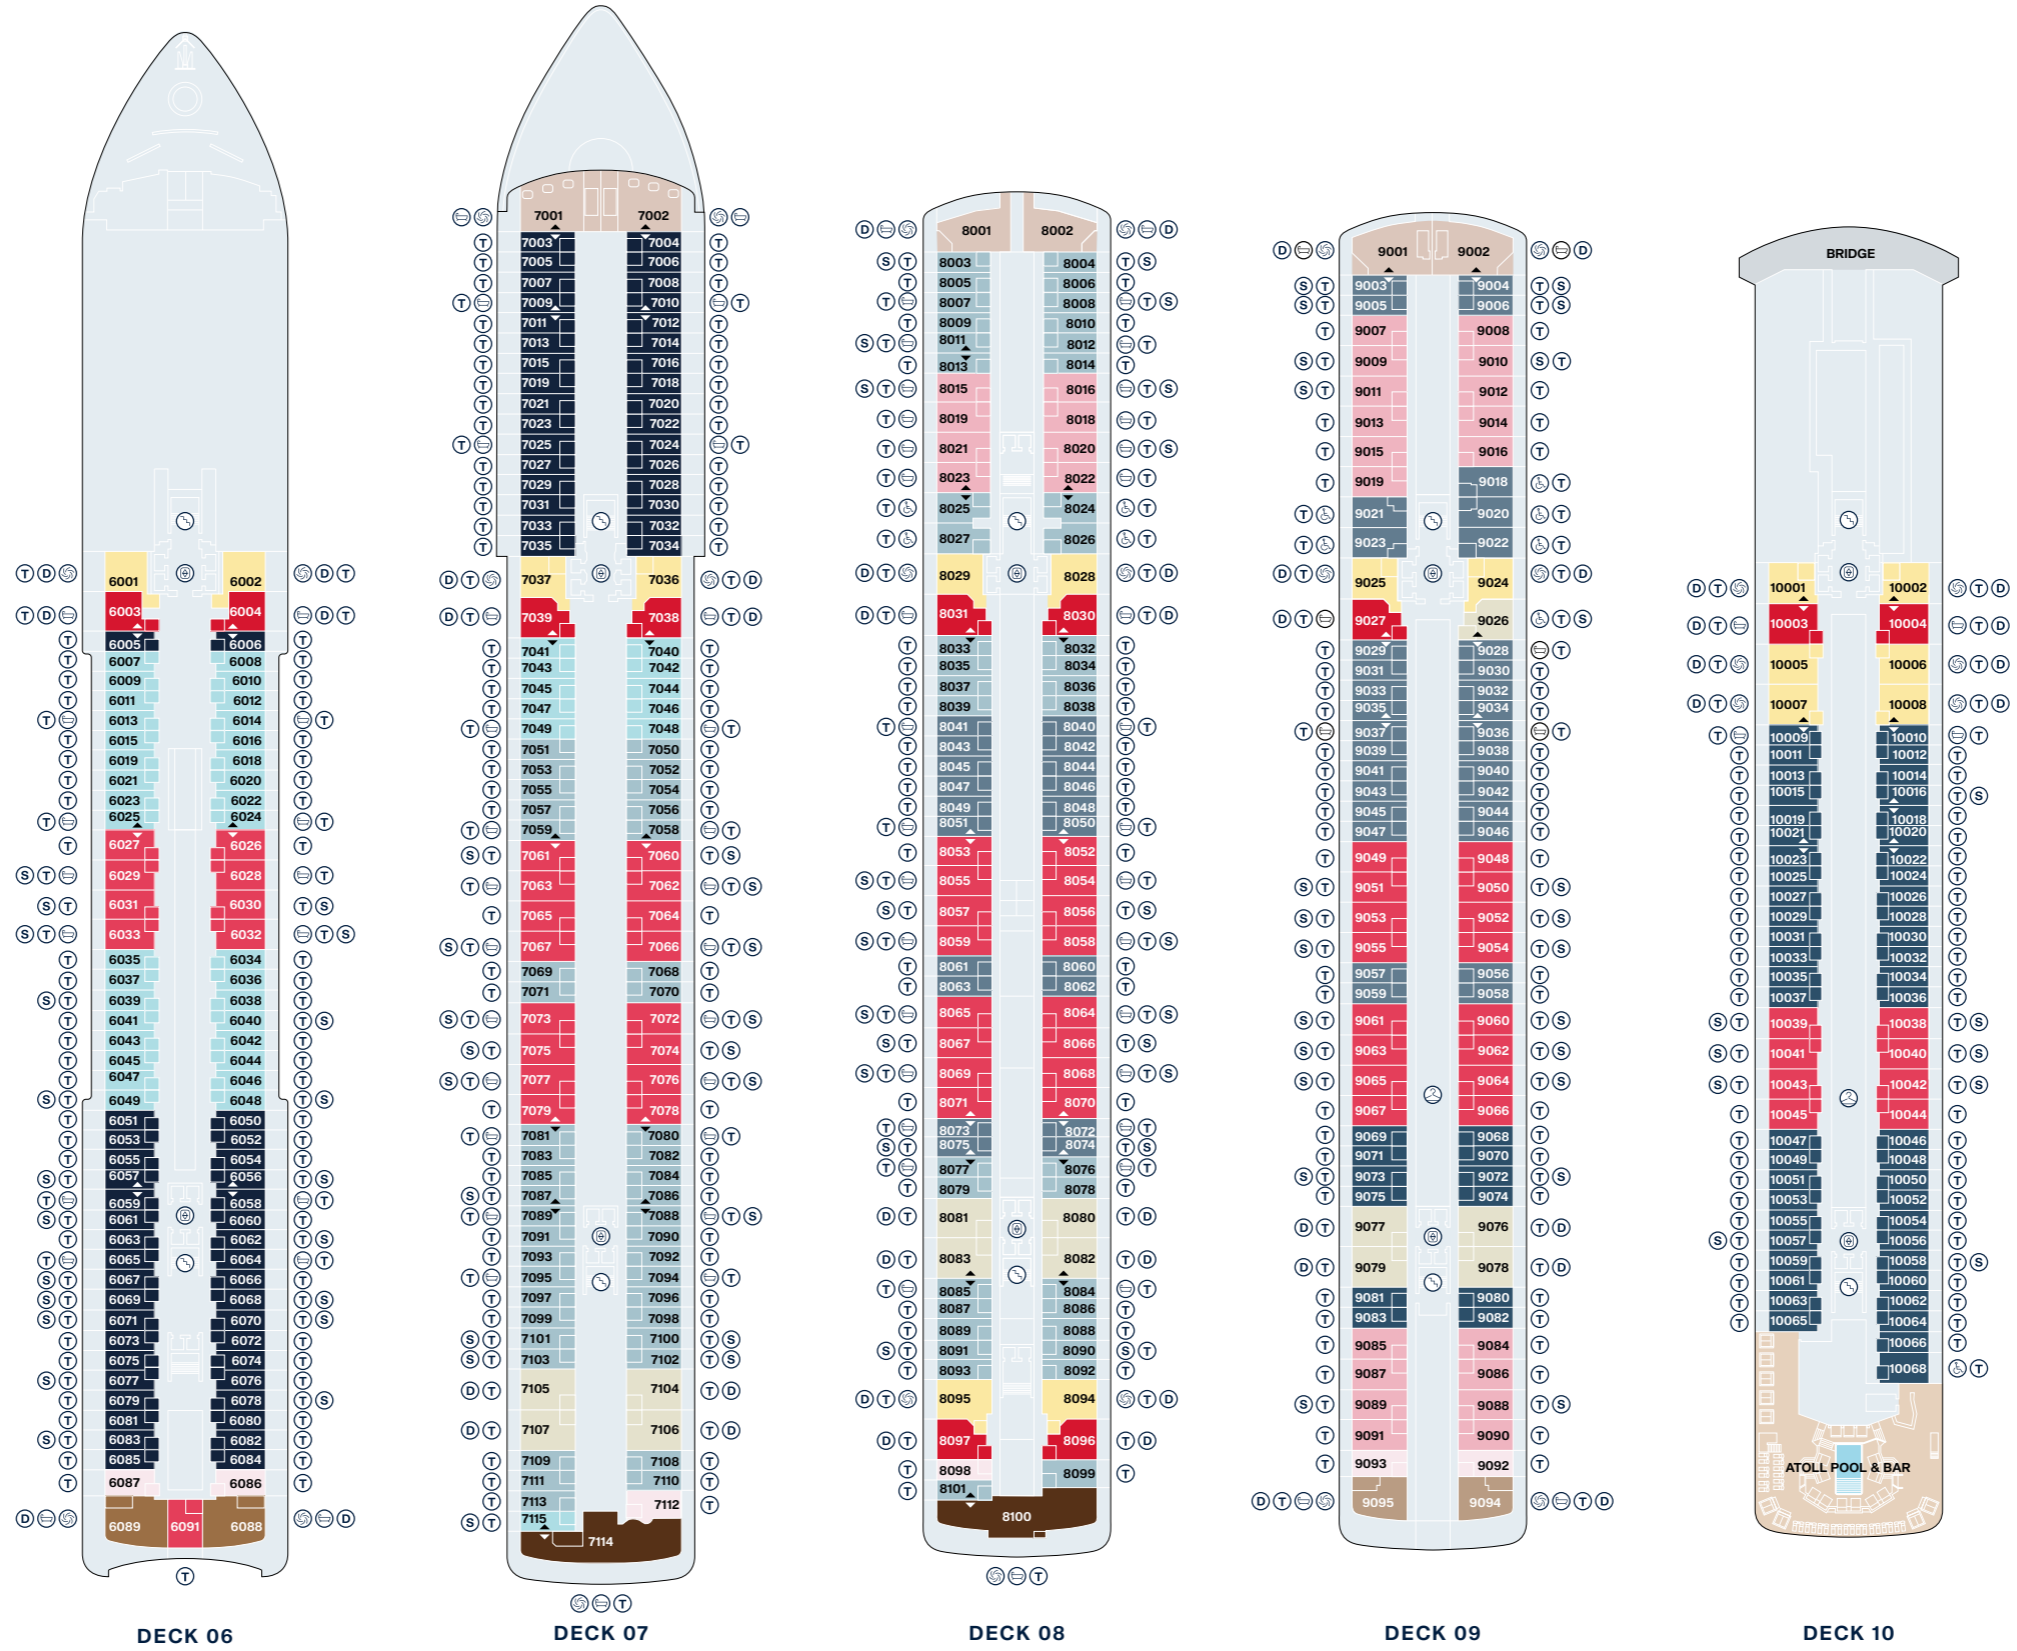

EXPLORA IV - SUITE DECK PLANS

Legend

- OT1 OCEAN TERRACE SUITE
- OT2 OCEAN TERRACE SUITE
- OT3 OCEAN TERRACE SUITE
- OT4 OCEAN TERRACE SUITE
- GT OCEAN GRAND TERRACE SUITE

- PH PENTHOUSE
- DP DELUXE PENTHOUSE
- PP PREMIER PENTHOUSE
- GP GRAND PENTHOUSE

- C01 COVE RESIDENCE
- COJ COVE RESIDENCE WITH WHIRLPOOL
- RR RETREAT RESIDENCE
- SR SERENITY RESIDENCE
- CR COCOON RESIDENCE
- OR OWNER'S RESIDENCE

-  PRIVATE WHIRLPOOL
-  BATH
-  GUEST LAUNDRY
-  LIFT
-  ACCESSIBLE SUITES
-  STAIRCASE

 CONNECTING SUITES

EXPLORA IV - PUBLIC SPACES DECK PLANS

DECK 03

DECK 04

DECK 05

DECK 11

DECK 12

DECK 14

Legend

LIFT

STAIRCASE