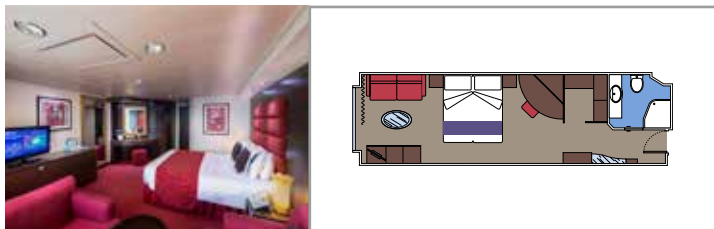

SUITE AUREA

INCLUDED FACILITIES

- Some Suites have a panoramic sealed window
- Spacious wardrobe
- Sitting area with sofa
- Comfortable double bed or single beds (on request)
- Bathroom with bathtub, vanity area with hairdryer
- Interactive TV, telephone, safe, minibard and air conditioning
- Wifi connection available (for a fee)

GRAND SUITE AUREA

SX

 ≈38-41
  ≈4-6
  9-11
  4

PREMIUM SUITE AUREA

SL1

 ≈29-33
  ≈4-6
  10-12
  3

PREMIUM SUITE AUREA WITH SEALED WINDOW

SLS

 ≈25-31
  9-11
  4

› Sealed panoramic window

JUNIOR SUITE AUREA WITH SEALED WINDOW

SRS

 ≈22-23
  10-11
  2

› Sealed panoramic window

The images are representative only. Size, layout and furniture may vary (within the same cabin category).

 Cabin size (m²)

 Balcony size (m²)

 Deck location

 Accommodating up to

BALCONY

INCLUDED FACILITIES

- Spacious wardrobe
- Sitting area with sofa
- Comfortable double bed or single beds (on request)
- Bathroom with shower or bathtub, vanity area with hairdryer
- Interactive TV, telephone, safe, minibard and air conditioning
- Wifi connection available (for a fee)