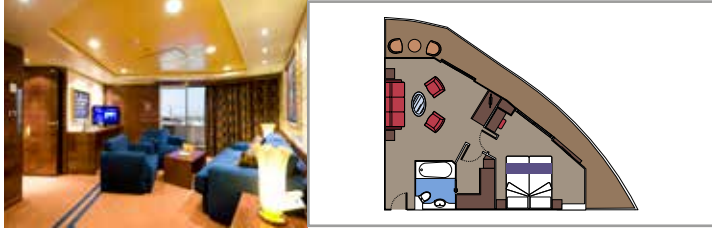

MSC YACHT CLUB EXECUTIVE AND FAMILY SUITE WITH BALCONY YCT*

≈36
 ≈16
 16
 4

- › Balcony with dining table
- › Separate living area and dining room
- › Walk-in wardrobes

* For all departures until Winter 2024-25 refer to YC3 - MSC Yacht Club Royal Suite.
For all departures as of Summer 2025 refer to YCT - MSC Yacht Club Executive and Family suite with Balcony.