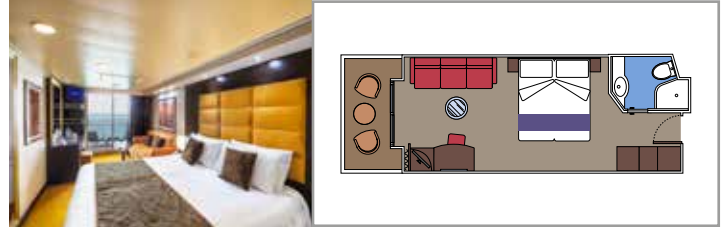

PREMIUM BALCONY BL3

BL3

≈19
≈4
12-13
4

› High deck location