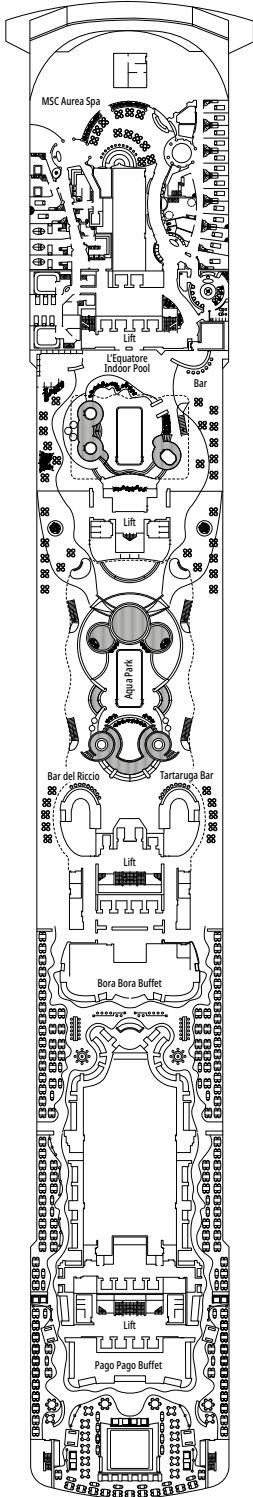

DECK 14
RAFFAELLO