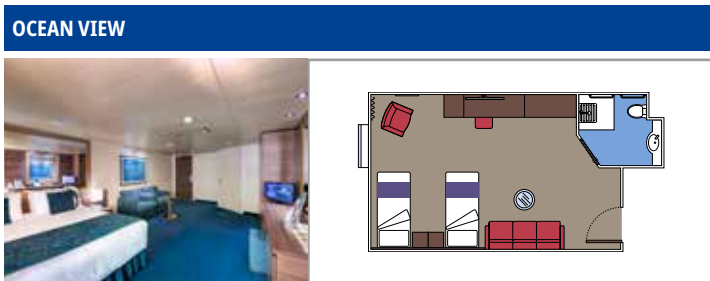

 Cabin size (m²)

 Balcony size (m²)

 Deck location

 Accommodating up to

BALCONY

INCLUDED FACILITIES

- Spacious wardrobe
- Sitting area with sofa
- Comfortable double bed or single beds (on request)
- Bathroom with shower or bathtub, vanity area with hairdryer
- Interactive TV, telephone, safe, minibard and air conditioning
- Wifi connection available (for a fee)

 Accommodating up to

OCEAN VIEW

INCLUDED FACILITIES

- Window with sea view
- Relaxing armchair
- Comfortable double bed or single beds (on request)
- Bathroom with shower, vanity area with hairdryer
- Interactive TV, telephone, safe, minibard and air conditioning
- Wifi connection available (for a fee)

› Low deck location

The images are representative only. Size, layout and furniture may vary (within the same cabin category).

 Cabin size (m²)

 Balcony size (m²)

 Deck location

 Accommodating up to

FACILITIES FOR GUESTS WITH DISABILITIES OR REDUCED MOBILITY

DELUXE INTERIOR FOR GUESTS WITH DISABILITIES OR REDUCED MOBILITY

Available in:

- › **MSC Yacht Club Deluxe Suite (YC1)**
cabin size ≈35m²; balcony size ≈6m²; deck 16

Available in:

- › **Premium Balcony (BL3)**
cabin size ≈33m²; balcony size ≈6m²; high deck location (deck 12)
- › **Premium Balcony (BL2)**
cabin size ≈33m²; balcony size ≈6m²; medium deck location (deck 10-11)
- › **Premium Balcony (BL1)**
cabin size ≈33-39m²; balcony size ≈6m²; low deck location (deck 8-9)