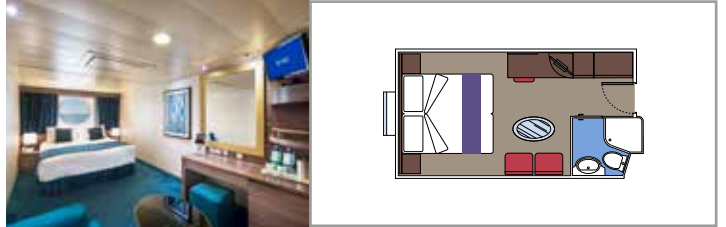

PREMIUM OCEAN VIEW

OL2

≈18
8
4

› Medium deck location