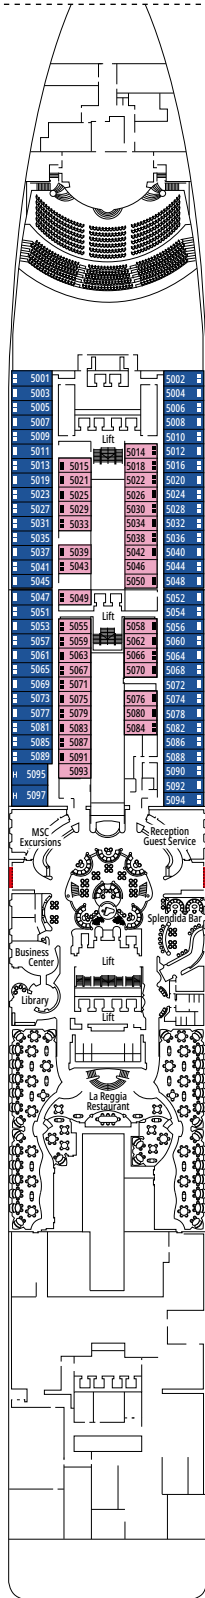

ROYAL PALM CASINO