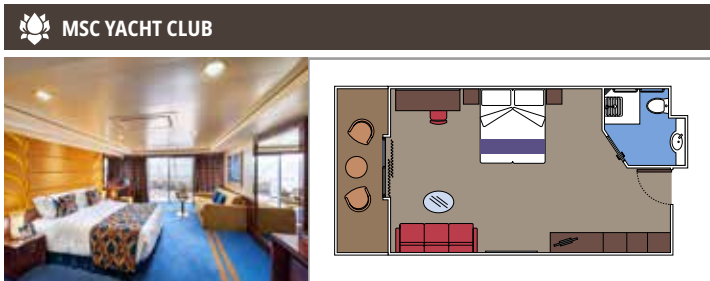

 Cabin size (m²)

 Balcony size (m²)

 Deck location

 Accommodating up to

BALCONY

INCLUDED FACILITIES

- Spacious wardrobe
- Sitting area with sofa
- Comfortable double bed or single beds (on request)
- Bathroom with shower or bathtub, vanity area with hairdryer
- Interactive TV, telephone, safe, minibard and air conditioning
- Wifi connection available (for a fee)

 Accommodating up to

OCEAN VIEW

INCLUDED FACILITIES

- Window with sea view
- Relaxing armchair
- Comfortable double bed or single beds (on request)
- Bathroom with shower, vanity area with hairdryer
- Interactive TV, telephone, safe, minibard and air conditioning
- Wifi connection available (for a fee)

› Low deck location

The images are representative only. Size, layout and furniture may vary (within the same cabin category).

 Cabin size (m²)

 Balcony size (m²)

 Deck location

 Accommodating up to

FACILITIES FOR GUESTS WITH DISABILITIES OR REDUCED MOBILITY

DELUXE INTERIOR FOR GUESTS WITH DISABILITIES OR REDUCED MOBILITY

Available in:

- › **MSC Yacht Club Deluxe Suite (YC1)**
cabin size ≈35m²; balcony size ≈6m²; deck 16

Available in:

- › **Premium Balcony (BL3)**
cabin size ≈33m²; balcony size ≈6m²; high deck location (deck 12)
- › **Premium Balcony (BL2)**
cabin size ≈33m²; balcony size ≈6m²; medium deck location (deck 10-11)
- › **Premium Balcony (BL1)**
cabin size ≈33-39m²; balcony size ≈6m²; low deck location (deck 8-9)