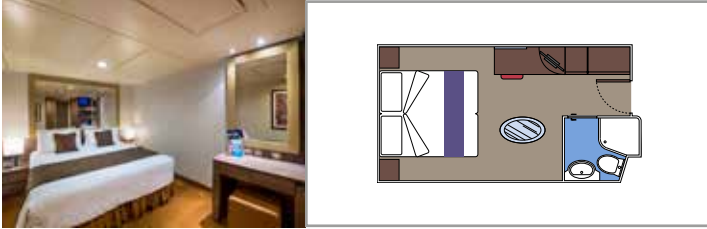

INTERIOR

INCLUDED FACILITIES

Comfortable double bed or single beds (on request)

Bathroom with shower, vanity area with hairdryer

Interactive TV, telephone, safe, minibar and air conditioning

Wifi connection available (for a fee)

DELUXE INTERIOR

IR2

≈17 10-13 4

› Medium deck location