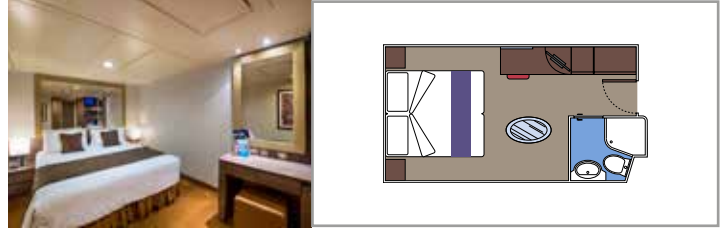

DELUXE INTERIOR

IR1

≈17 5-9 2

› Low deck location

The images are representative only. Size, layout and furniture may vary (within the same cabin category).

Cabin size (m²)

Balcony size (m²)

Deck location

Accommodating up to