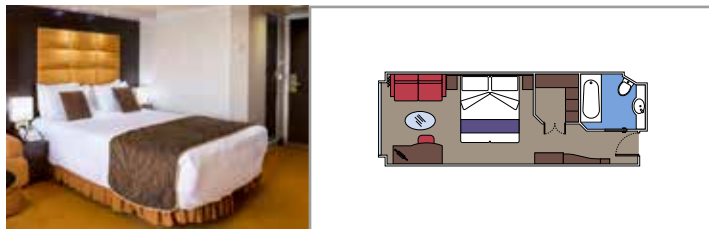

SUITE AUREA

INCLUDED FACILITIES

- Some Suites have a panoramic sealed window
- Spacious wardrobe
- Sitting area with sofa
- Comfortable double bed or single beds (on request)
- Bathroom with bathtub, vanity area with hairdryer
- Interactive TV, telephone, safe, minibard and air conditioning
- Wifi connection available (for a fee)

GRAND SUITE AUREA

SX

 ≈38-41
  ≈4-6
  9-11
  4

PREMIUM SUITE AUREA

SL1

 ≈29-33
  ≈4-6
  10-12
  3

PREMIUM SUITE AUREA WITH SEALED WINDOW

SLS

 ≈25-31
  9-11
  4

› Sealed panoramic window

JUNIOR SUITE AUREA WITH SEALED WINDOW

SRS

 ≈22-23
  10-11
  2

› Sealed panoramic window

The images are representative only. Size, layout and furniture may vary (within the same cabin category).

 Cabin size (m²)

 Balcony size (m²)

 Deck location

 Accommodating up to

BALCONY

INCLUDED FACILITIES

- Spacious wardrobe
- Sitting area with sofa
- Comfortable double bed or single beds (on request)
- Bathroom with shower or bathtub, vanity area with hairdryer
- Interactive TV, telephone, safe, minibard and air conditioning
- Wifi connection available (for a fee)