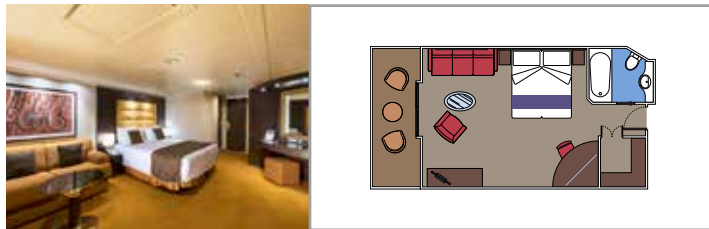

SUITE AUREA

INCLUDED FACILITIES

- Some Suites have a panoramic sealed window
- Spacious wardrobe
- Sitting area with sofa
- Comfortable double bed or single beds (on request)
- Bathroom with bathtub, vanity area with hairdryer
- Interactive TV, telephone, safe, minibard and air conditioning
- Wifi connection available (for a fee)

GRAND SUITE AUREA

SX

 ≈38-41
  ≈4-6
  9-11
  4

PREMIUM SUITE AUREA

SL1

 ≈29-33
  ≈4-6
  10-12
  3

PREMIUM SUITE AUREA WITH SEALED WINDOW

SLS

 Cabin size (m²)

 Balcony size (m²)

 Deck location

 Accommodating up to

BALCONY

INCLUDED FACILITIES

- Spacious wardrobe
- Sitting area with sofa
- Comfortable double bed or single beds (on request)
- Bathroom with shower or bathtub, vanity area with hairdryer
- Interactive TV, telephone, safe, minibard and air conditioning
- Wifi connection available (for a fee)

 Accommodating up to

OCEAN VIEW

INCLUDED FACILITIES

- Window with sea view
- Relaxing armchair
- Comfortable double bed or single beds (on request)
- Bathroom with shower, vanity area with hairdryer
- Interactive TV, telephone, safe, minibard and air conditioning
- Wifi connection available (for a fee)