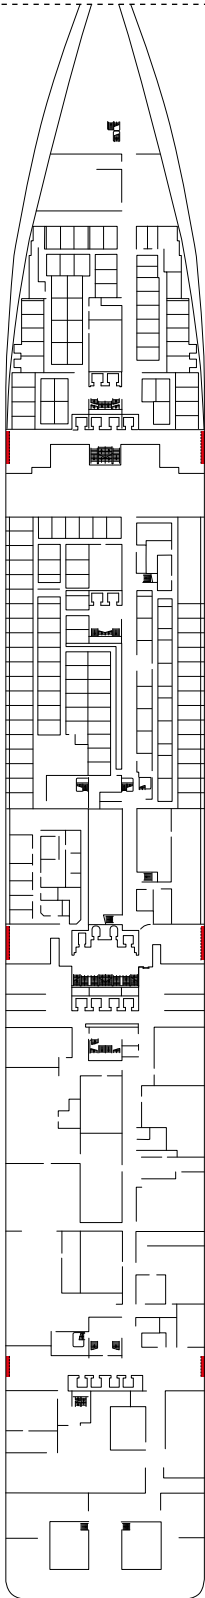

L'ESPRESSO COFFEE BAR