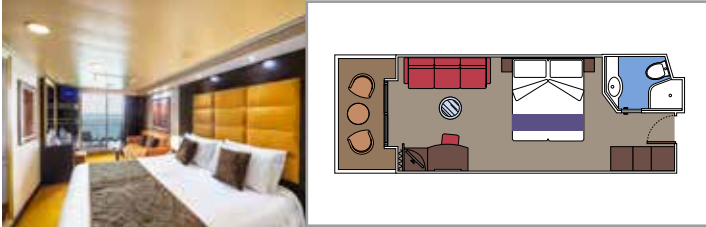

BALCONY

INCLUDED FACILITIES

- Spacious wardrobe
- Sitting area with sofa
- Comfortable double bed or single beds (on request)
- Bathroom with shower or bathtub, vanity area with hairdryer
- Interactive TV, telephone, safe, minibard and air conditioning
- Wifi connection available (for a fee)

DELUXE BALCONY AUREA BA

BA

≈19
≈4
11-13
4

› Best ship position