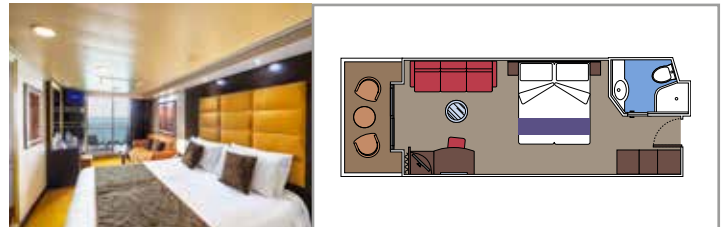

PREMIUM BALCONY BL1

BL1

≈19
≈4
8-9
4

› Low deck location