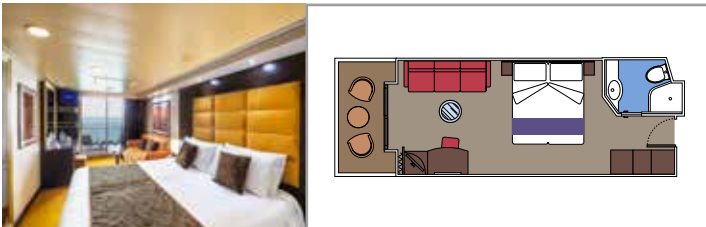

PREMIUM BALCONY BL2

BL2

≈19
≈4
10-11
4

› Medium deck location