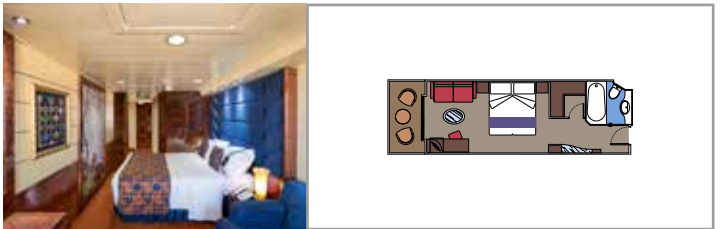

MSC YACHT CLUB EXECUTIVE AND FAMILY SUITE WITH BALCONY YCT*

≈36
 ≈16
 16
 4

- › Balcony with dining table
- › Separate living area and dining room
- › Walk-in wardrobes

* For all departures until Winter 2024-25 refer to YC3 - MSC Yacht Club Royal Suite.
For all departures as of Summer 2025 refer to YCT - MSC Yacht Club Executive and Family suite with Balcony.

MSC YACHT CLUB EXECUTIVE & FAMILY SUITE YC2

≈45-53
 12
 4

- › Panoramic sealed window
- › Sitting area with sofa

MSC YACHT CLUB GRAND SUITE YCP

≈29
 ≈6
 15-16
 3

- › Large wardrobe

MSC YACHT CLUB DELUXE SUITE YC1

≈23-29
 ≈4-6
 15-16
 4

- › Sitting area with sofa

The images are representative only. Size, layout and furniture may vary (within the same cabin category).

Cabin size (m²)

Balcony size (m²)

Deck location

Accommodating up to

SUITE AUREA

INCLUDED FACILITIES

- Some Suites have a panoramic sealed window
- Spacious wardrobe
- Sitting area with sofa
- Comfortable double bed or single beds (on request)
- Bathroom with bathtub, vanity area with hairdryer
- Interactive TV, telephone, safe, minibard and air conditioning
- Wifi connection available (for a fee)