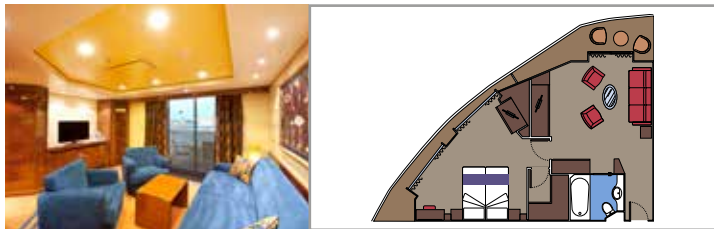

SUITE AUREA

INCLUDED FACILITIES

- Some Suites have a panoramic sealed window
- Spacious wardrobe
- Sitting area with sofa
- Comfortable double bed or single beds (on request)
- Bathroom with bathtub, vanity area with hairdryer
- Interactive TV, telephone, safe, minibard and air conditioning
- Wifi connection available (for a fee)

GRAND SUITE AUREA

SX

≈38-41
≈4-6
9-11
4