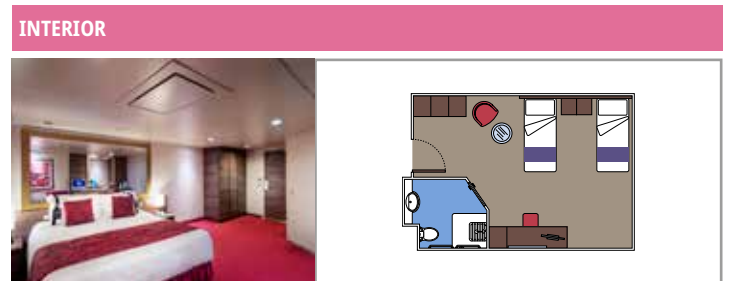

Available in:

- › **Deluxe Interior (IR2)**
  cabin size ≈25m²; medium deck location (deck 10-12)
- › **Deluxe Interior (IR1)**
  cabin size ≈25m²; low deck location (deck 8-9)

The images are representative only. Size, layout and furniture may vary (within the same cabin category).

FACILITIES FOR GUESTS WITH DISABILITIES OR REDUCED MOBILITY

Cabin door width	81,5 cm
Bathroom door width	90 cm
Size of cabin (floor space)	≈ 20 to ≈ 33 m²
Size of bathroom	4,1 m²
Is there a fold-down seat in the shower?	Yes
Height of seat from the floor	44 cm
Does the WC seat have grab rails?	Yes
Are wheelchairs available on board?	In limited numbers*
Are all decks/public areas accessible?	Yes
Are all lifeboats wheelchair-accessible?	No**
Do the lifts have deck indicators?	Visual, Audio & Braille
Can severely visually impaired/blind guests be catered for on the cruise?	Only with full-time carer

* Only for embarkation, disembarkation and emergencies.

** In the event of an emergency, dedicated personnel will help guests with disabilities or reduced mobility to board lifeboats.