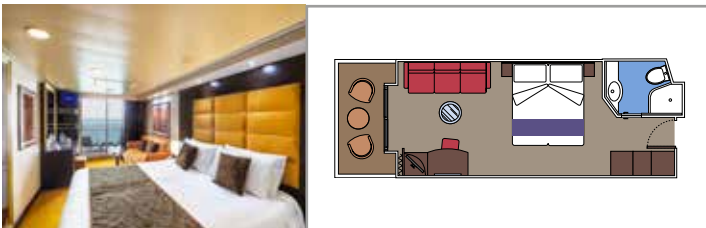

DELUXE BALCONY WITH PARTIAL VIEW BP

BP

≈19
≈4
8-13
4

The images are representative only. Size, layout and furniture may vary (within the same cabin category).

Cabin size (m²)

Balcony size (m²)

Deck location

Accommodating up to