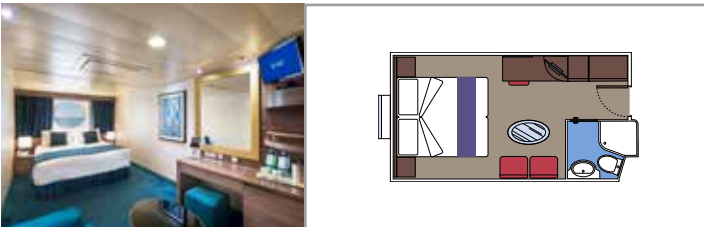

 Cabin size (m²)

 Balcony size (m²)

 Deck location

 Accommodating up to

BALCONY

INCLUDED FACILITIES

- Spacious wardrobe
- Sitting area with sofa
- Comfortable double bed or single beds (on request)
- Bathroom with shower or bathtub, vanity area with hairdryer
- Interactive TV, telephone, safe, minibard and air conditioning
- Wifi connection available (for a fee)

 Accommodating up to

OCEAN VIEW

INCLUDED FACILITIES

- Window with sea view
- Relaxing armchair
- Comfortable double bed or single beds (on request)
- Bathroom with shower, vanity area with hairdryer
- Interactive TV, telephone, safe, minibard and air conditioning
- Wifi connection available (for a fee)

PREMIUM OCEAN VIEW

OL1

 ≈18
  5
  4

› Low deck location

The images are representative only. Size, layout and furniture may vary (within the same cabin category).

 Cabin size (m²)

 Balcony size (m²)

 Deck location

 Accommodating up to

INTERIOR

INCLUDED FACILITIES

Comfortable double bed or single beds (on request)

Bathroom with shower, vanity area with hairdryer

Interactive TV, telephone, safe, minibar and air conditioning