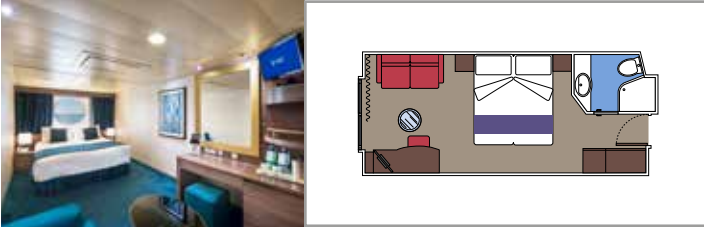

OCEAN VIEW

INCLUDED FACILITIES

- Window with sea view
- Relaxing armchair
- Comfortable double bed or single beds (on request)
- Bathroom with shower, vanity area with hairdryer
- Interactive TV, telephone, safe, minibard and air conditioning
- Wifi connection available (for a fee)

PREMIUM OCEAN VIEW

OL3

≈18
13
2

› High deck location